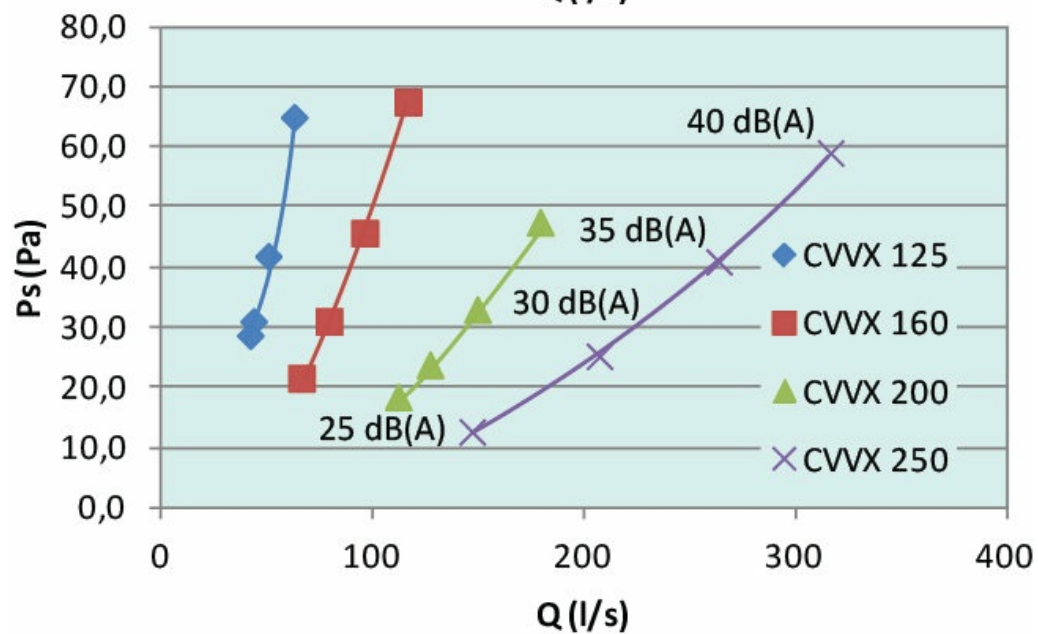

Výkony

Výtlač

Sání