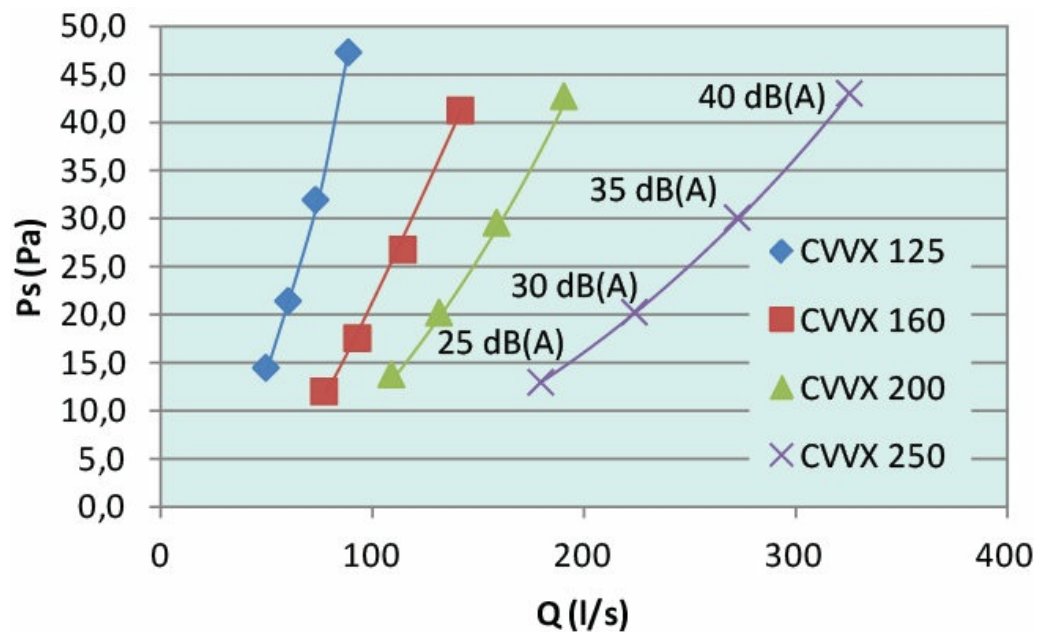

Výkony

Výtlač

Sání